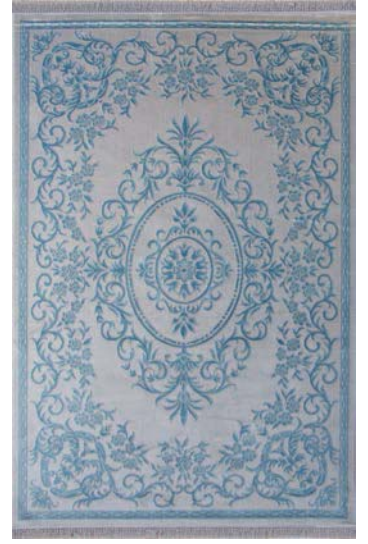

POEM

Alpaka yünü, akrilik ve bambu ile üretilen
makine halısı

Alpaca wool, acrylic and bamboo machine made rug

1977 GREY GREY

1977 WHITE WHITE

1979 CREAM BEIGE

1979 GREY BLUE

1978 CREAM BEIGE