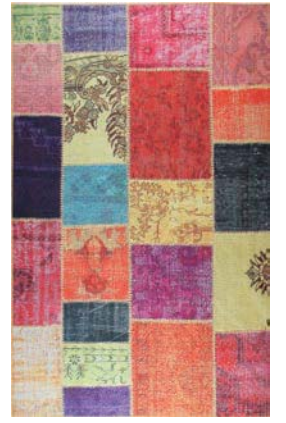

1500 MULTY

ÖLÇÜLER / SIZES : 75X150 - 75X300 - 120X180 - 140X200 - 155X230