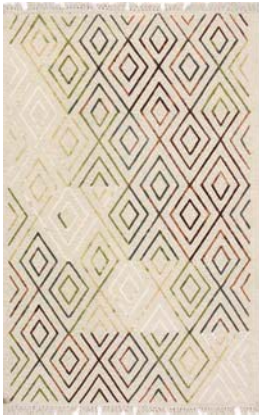

M 02 GREEN BROWN