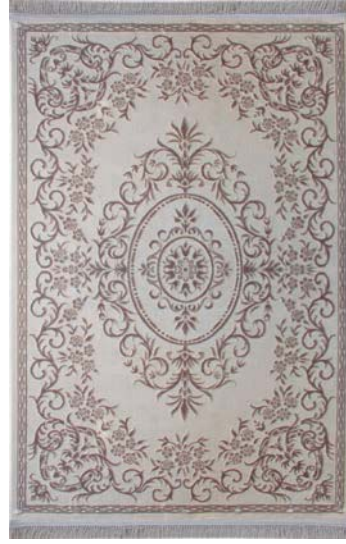

POEM

Alpaka yünü, akrilik ve bambu ile üretilen
makine halısı

Alpaca wool, acrylic and bamboo machine made rug

1977 GREY GREY

1977 WHITE WHITE

1979 CREAM BEIGE

1979 GREY BLUE

1978 CREAM BEIGE