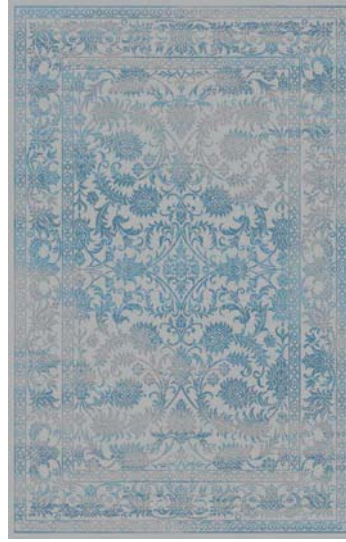

POEM

Alpaka yünü, akrilik ve bambu ile üretilen
makine halısı

Alpaca wool, acrylic and bamboo machine made rug

1977 GREY GREY

1977 WHITE WHITE

1979 CREAM BEIGE

1979 GREY BLUE

1978 CREAM BEIGE