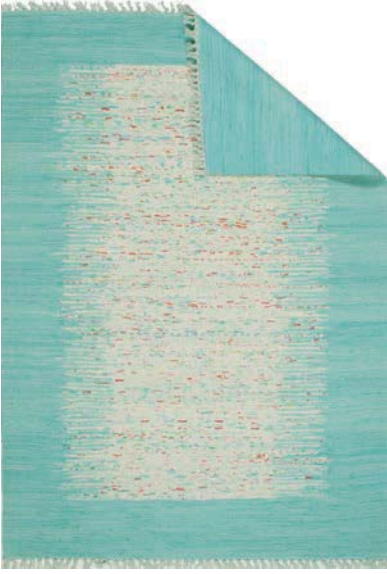

BD 01 AQUA

ÖLÇÜLER / SIZES : 120X180 cm