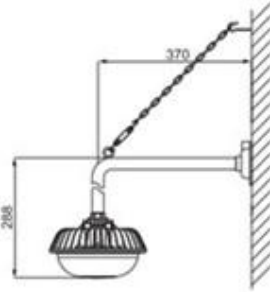

Mounting Options

壁式安装90° (B1)(选购)