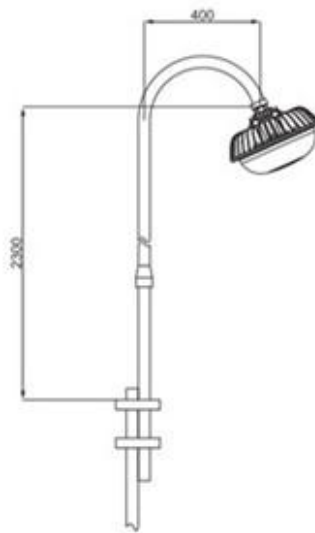

**Technical specification**

- 1) With the unique light distribution design, make the light well-distributed. Its beam angle can reach 220°. It efficiently utilizes the light. Has a good performance of luminance uniformity, glare free, can avoid eyestrain to the worker.
- 2) It adopts American **CREE LED** as light source, can save 60% or more on energy than the metal halide lamp.
- 3) The housing is especially designed to dissipate heat. Besides, it uses the thermal transmission to accelerate the heat conduction which increases the efficiency and lifespan of the LED, so that to ensure the 100,000 hours LED lifespan.
- 4) Equipped with Taiwan **MEANWELL** world top ranking electrical appliance, ensure the lamp's performance more stable and efficient.
- 5) Easy to install and maintenance. The chain on the cover makes it more safe when maintenance.
- 6) The anti-corrosion, abrasion proof, power coated cover which is dust proof, water proof, makes the lamp an excellent option for all kinds of high stress environment.
- 7) The lamp can be parallel connected, no need to use the junction box.

Rated Voltage	AC90-265V
	DC36-48V
Anti corrosion grade	WF2
Frequency	47-63Hz
Insulation Grade	I
Spacing height ratio	3.5
Inlet thread size	G3/4"
Cable Diameter	8 to 14mm, or 6-8 mm(Ceiling Mounting type)
Dimension	232x232x185mm
Weight	5Kg

## Mounting Options

壁式安装90° (B1)(选购)

壁式安装30° (B2)(选购)

吊杆式(D)(选购)

挂钩式(G)(选购)

护栏式(H)(选购)

法兰式(F)(选购)