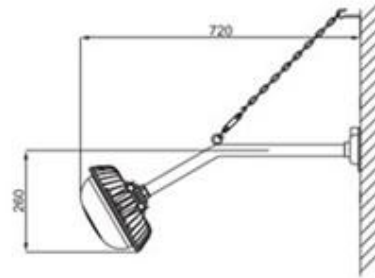

壁式安装30° (B2)(选购)