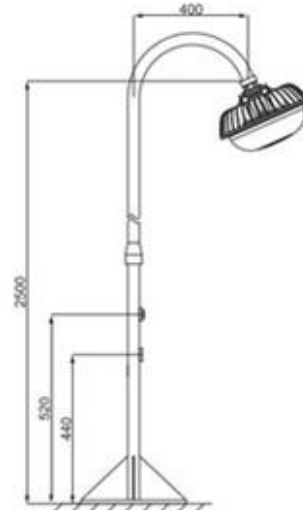

**Technical specification**

- 1) With the unique light distribution design, make the light well-distributed. Its beam angle can reach 220°. It efficiently utilizes the light. Has a good performance of luminance uniformity, glare free, can avoid eyestrain to the worker.
- 2) It adopts American **CREE LED** as light source, can save 60% or more on energy than the metal halide lamp.
- 3) The housing is especially designed to dissipate heat. Besides, it uses the thermal transmission to accelerate the heat conduction which increases the efficiency and lifespan of the LED, so that to ensure the 100,000 hours LED lifespan.
- 4) Equipped with Taiwan **MEANWELL** world top ranking electrical appliance, ensure the lamp's performance more stable and efficient.
- 5) Easy to install and maintenance. The chain on the cover makes it more safe when maintenance.
- 6) The anti-corrosion, abrasion proof, power coated cover which is dust proof, water proof, makes the lamp an excellent option for all kinds of high stress environment.
- 7) The lamp can be parallel connected, no need to use the junction box.

Rated Voltage	AC90-265V
	DC36-48V
Anti corrosion grade	WF2
Frequency	47-63Hz
Insulation Grade	I
Spacing height ratio	3.5
Inlet thread size	G3/4"
Cable Diameter	8 to 14mm, or 6-8 mm(Ceiling Mounting type)
Dimension	232x232x185mm
Weight	5Kg

## Mounting Options

壁式安装90° (B1)(选购)

壁式安装30° (B2)(选购)

吊杆式(D)(选购)

挂钩式(G)(选购)

护栏式(H)(选购)

法兰式(F)(选购)