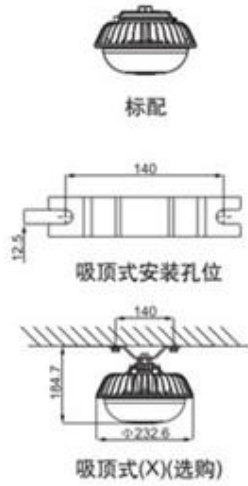

Mounting Options

壁式安装90° (B1)(选购)