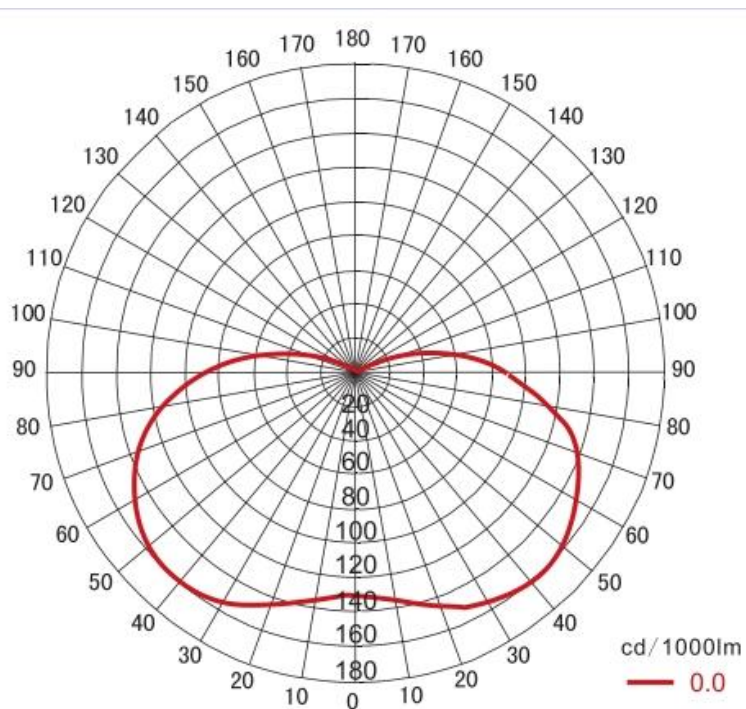

Rated Voltage	AC90-265V
	DC36-48V
Anti corrosion grade	WF2
Frequency	47-63Hz
Insulation Grade	I
Spacing height ratio	3.5
Inlet thread size	G3/4"
Cable Diameter	8 to 14mm, or 6-8 mm(Ceiling Mounting type)
Dimension	232x232x185mm
Weight	5Kg

Model No.	Light Source	Rated Wattage (W)	luminous flux (Lm)	Equivalent to			
				Metal Halide Lamp	Electrod eless Lamp	Energy Saving Lamp	High Pressure Mercury Lamp
ZY8601-L25	LED	25	3300	50-70	50W	65W	80W
ZY8601-L40	LED	40	5412	70-100	85W	120W	125W
ZY8601-L60	LED	60	6996	100-150	120W	180W	175W